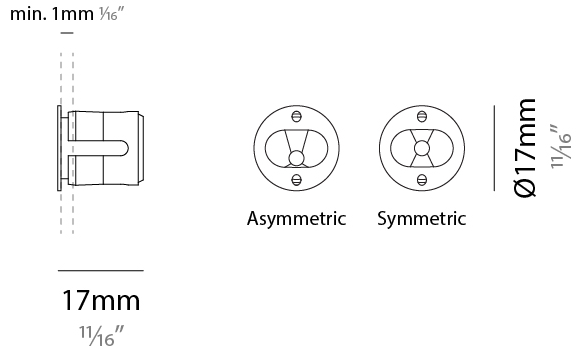

GENERAL

Series: Eyes Handrail
Subseries: Eyes 17 for Handrail
Brand: Unonovesette
Division: Exterior
Mounting Type: Recessed
Mounting Location: Handrail
Subcategory: Marker

PHYSICAL

Shape: Round
Diameter (mm): 17
Diameter (in): 11/16
Depth (mm): 17
Depth (in): 11/16
Light Distribution: Direct
Weight (kg): 0.13
Installation Requirement: Fixing springs
Diffuser: Extra clear glass 4mm
Fixture Finish: PSS
Fixture Material: Stainless Steel AISI 316L
Cable Details: 200 cm 2x0,5 mm2
Cut-out Measurements: 15mm / 9/16"

ELECTRICAL

Lamp Type: LED
Input Wattage (W): 2.33
Total Output Wattage (W): 1.05
Dimming: Non-Dimming / Phase Dimming (120Vac only) / 0-10V Dimming
Driver Included: No
Driver Location: Remote
Driver Type: Constant Current - Universal
Driver Class: Class 2
Housing: ENCP4
Input Voltage (V): 120 - 277
Output Voltage (V): 24
Constant Current (MA): 350

LED

Number of LEDs: 1
Color Temperature (°K): 2700 / 3000
Max. Delivered Lumen (lm): 124 (3000K)
Nominal Lumen (lm): 150 (3000K)
CRI: >90 CRI
Lamp Life (hrs): 50000

OPTICAL

Reflector: Assymetric / Symetric

RATINGS AND CERTIFICATIONS

Certified By: Certified for North American Standards
IP rating: IP67
Marine Grade: Stainless Steel AISI 316L